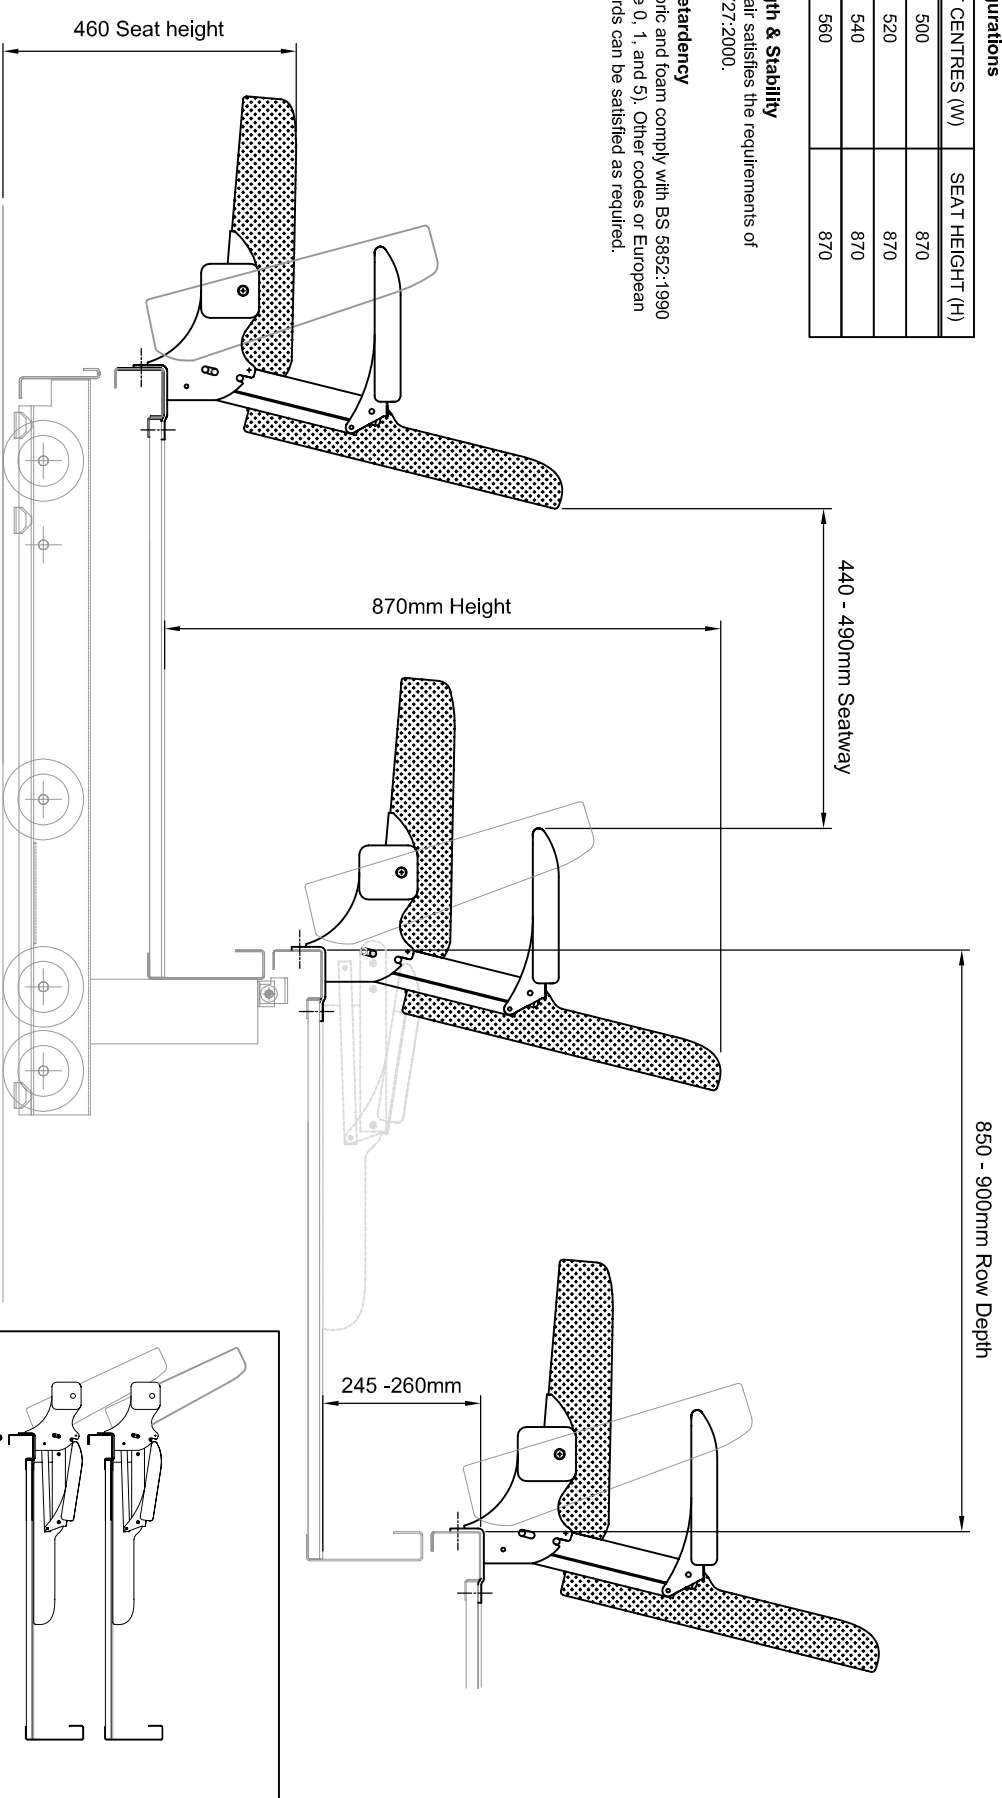

Configurations

SEAT CENTRES (W)	SEAT HEIGHT (H)
500	870
520	870
540	870
560	870

Strength & Stability
The chair satisfies the requirements of EN 12727:2000.

Fire Retardancy
The fabric and foam comply with BS 5852:1990 (Source 0, 1, and 5). Other codes or European Standards can be satisfied as required.

GENERAL TOLERANCE
+ 1.0 mm

Husseyseatway
PUBLIC SEATING SYSTEMS

THIS DRAWING IS THE PROPERTY AND COPY RIGHT OF HUSSEY SEATWAY LTD. COPYING OR REPRODUCTION WITHOUT WRITTEN PERMISSION IS PROHIBITED. © 2003

Tel: +44 (0)1985 847200
Fax: +44 (0)1985 847300
Email: info@husseyseatway.com

Itemref   Quantity   Title/Name, designation, material, dimension etc   Article No./Reference

Product Specification Layout

ARTS PC Chair
Type: SS110

Date	31/01/05	Drawn by	SWB	Checked by	XXX
				Revision	A
				Sheet	1/1