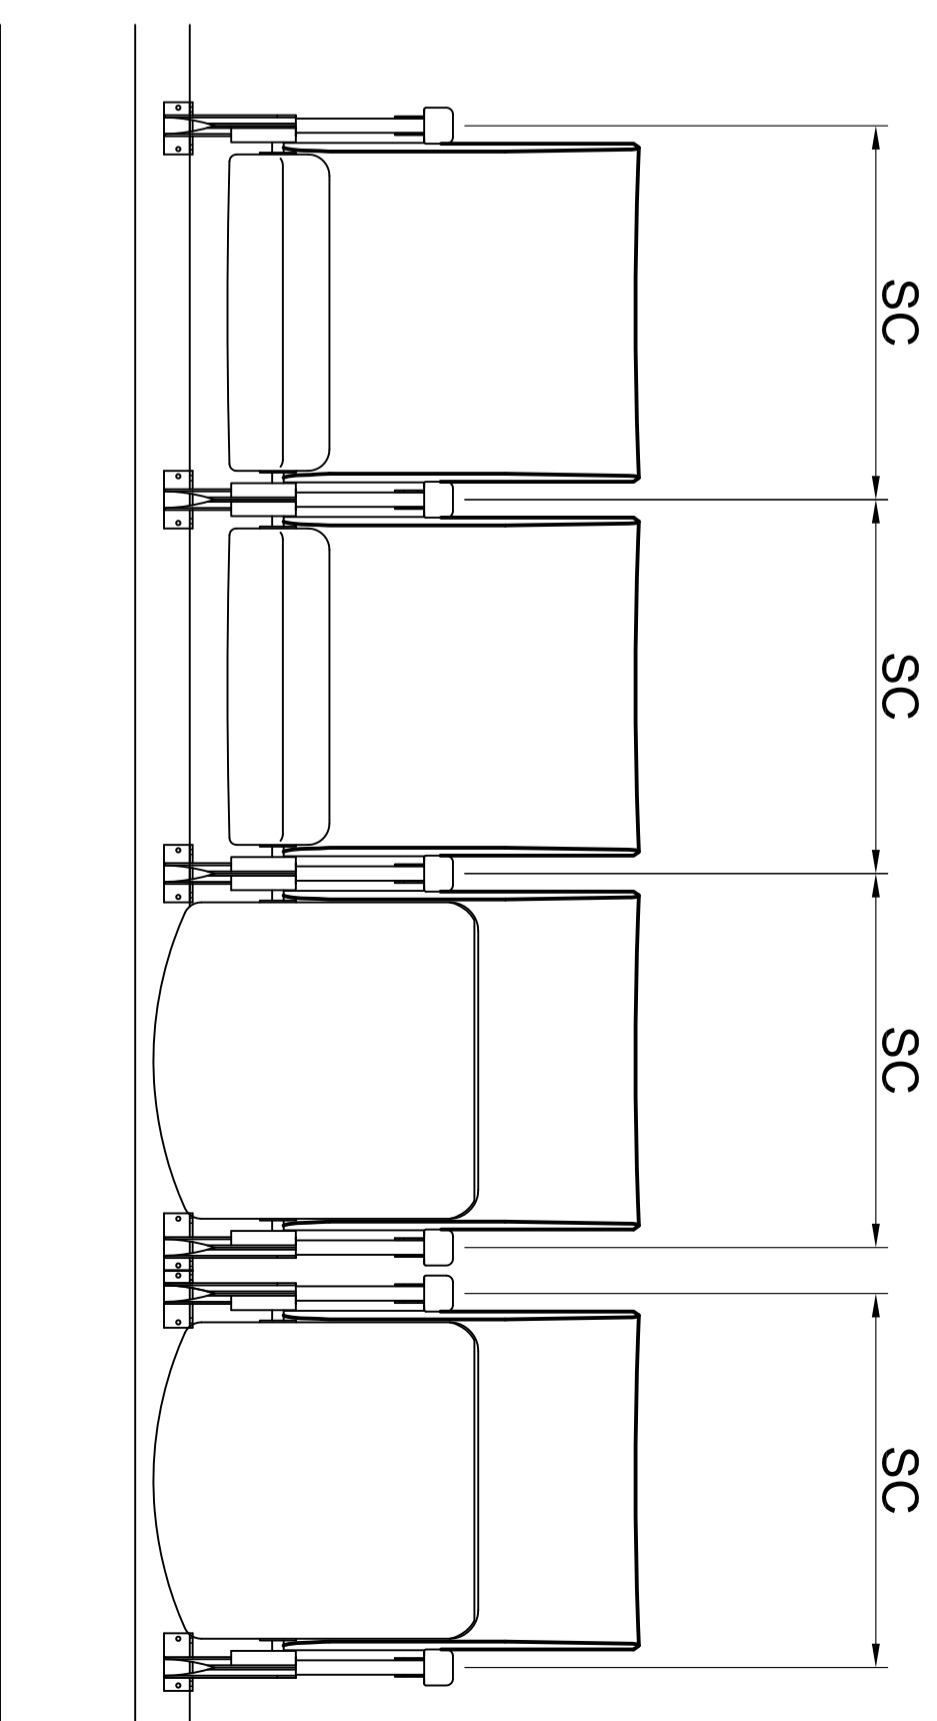

No Arms	Arms
Min Seat Centre (SC)	N/A	500mm [1'-7 3/4"]
Min Row Rise	N/A	245mm [9 3/4"]
Max Row Rise	N/A	300mm [1 1 3/4"]

Strength & Stability

The chair satisfies the requirements of EN 12727:2000.

Fire Retardency

The fabric and foam comply with BS 5852:1990 (Source 0, 1, and 5). Other codes or European Standards can be satisfied as required.