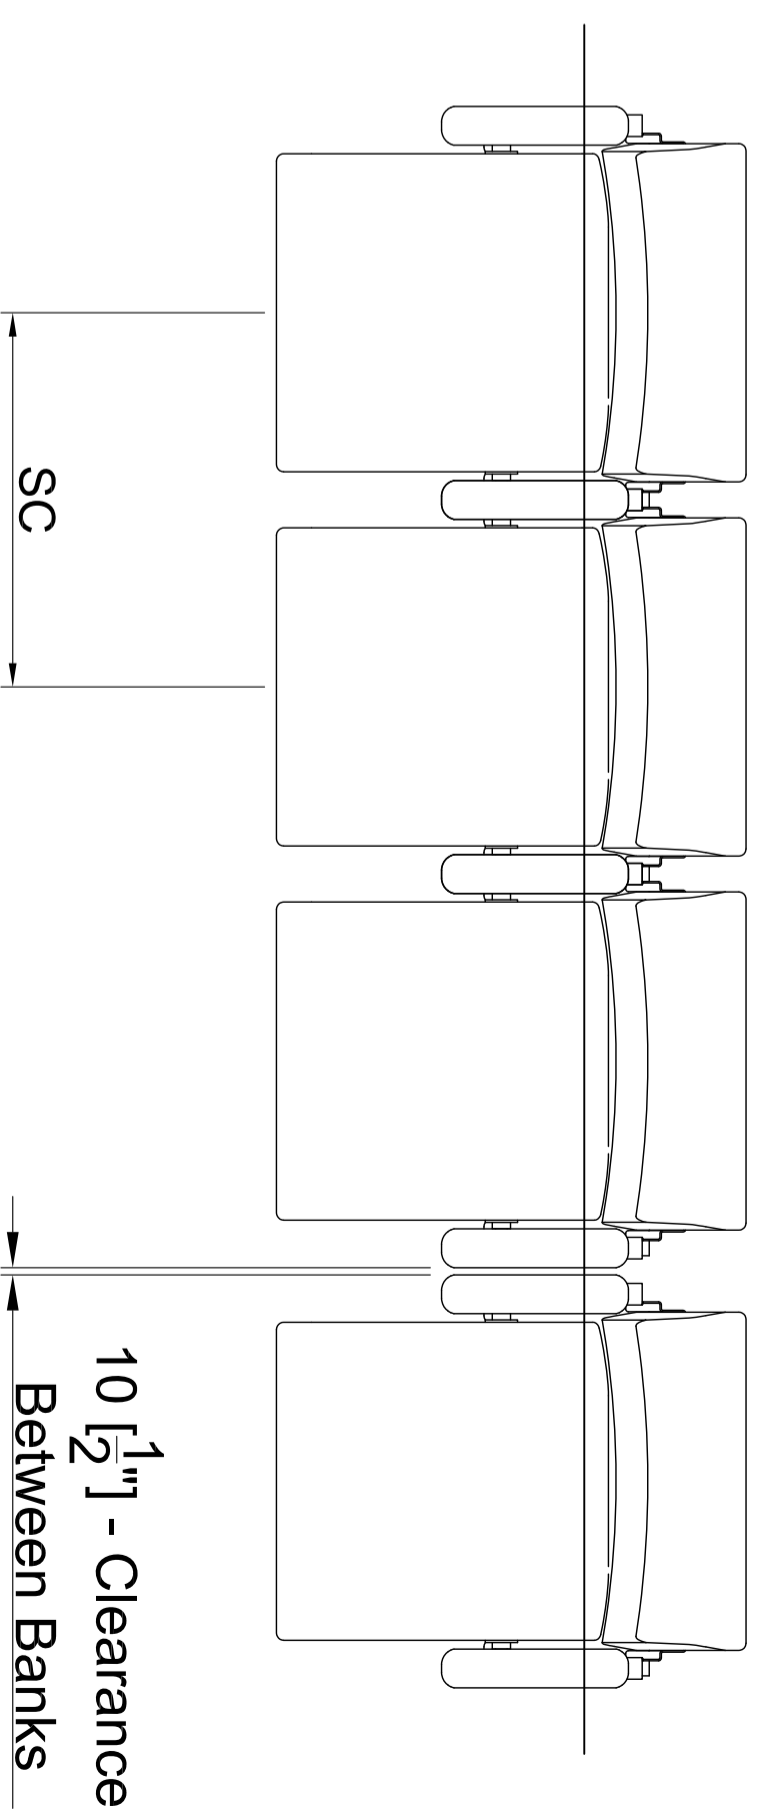

No Arms	Arms
Min Seat Centre (SC)	N/A	500mm [1'-7 3/4"]
Min Row Rise	N/A	245mm [9 3/4"]
Max Row Rise	N/A	300mm [1 1 3/4"]

Strength & Stability

The chair satisfies the requirements of EN 12727:2000.

Fire Retardency

The fabric and foam comply with BS 5852:1990 (Source 0, 1, and 5). Other codes or European Standards can be satisfied as required.