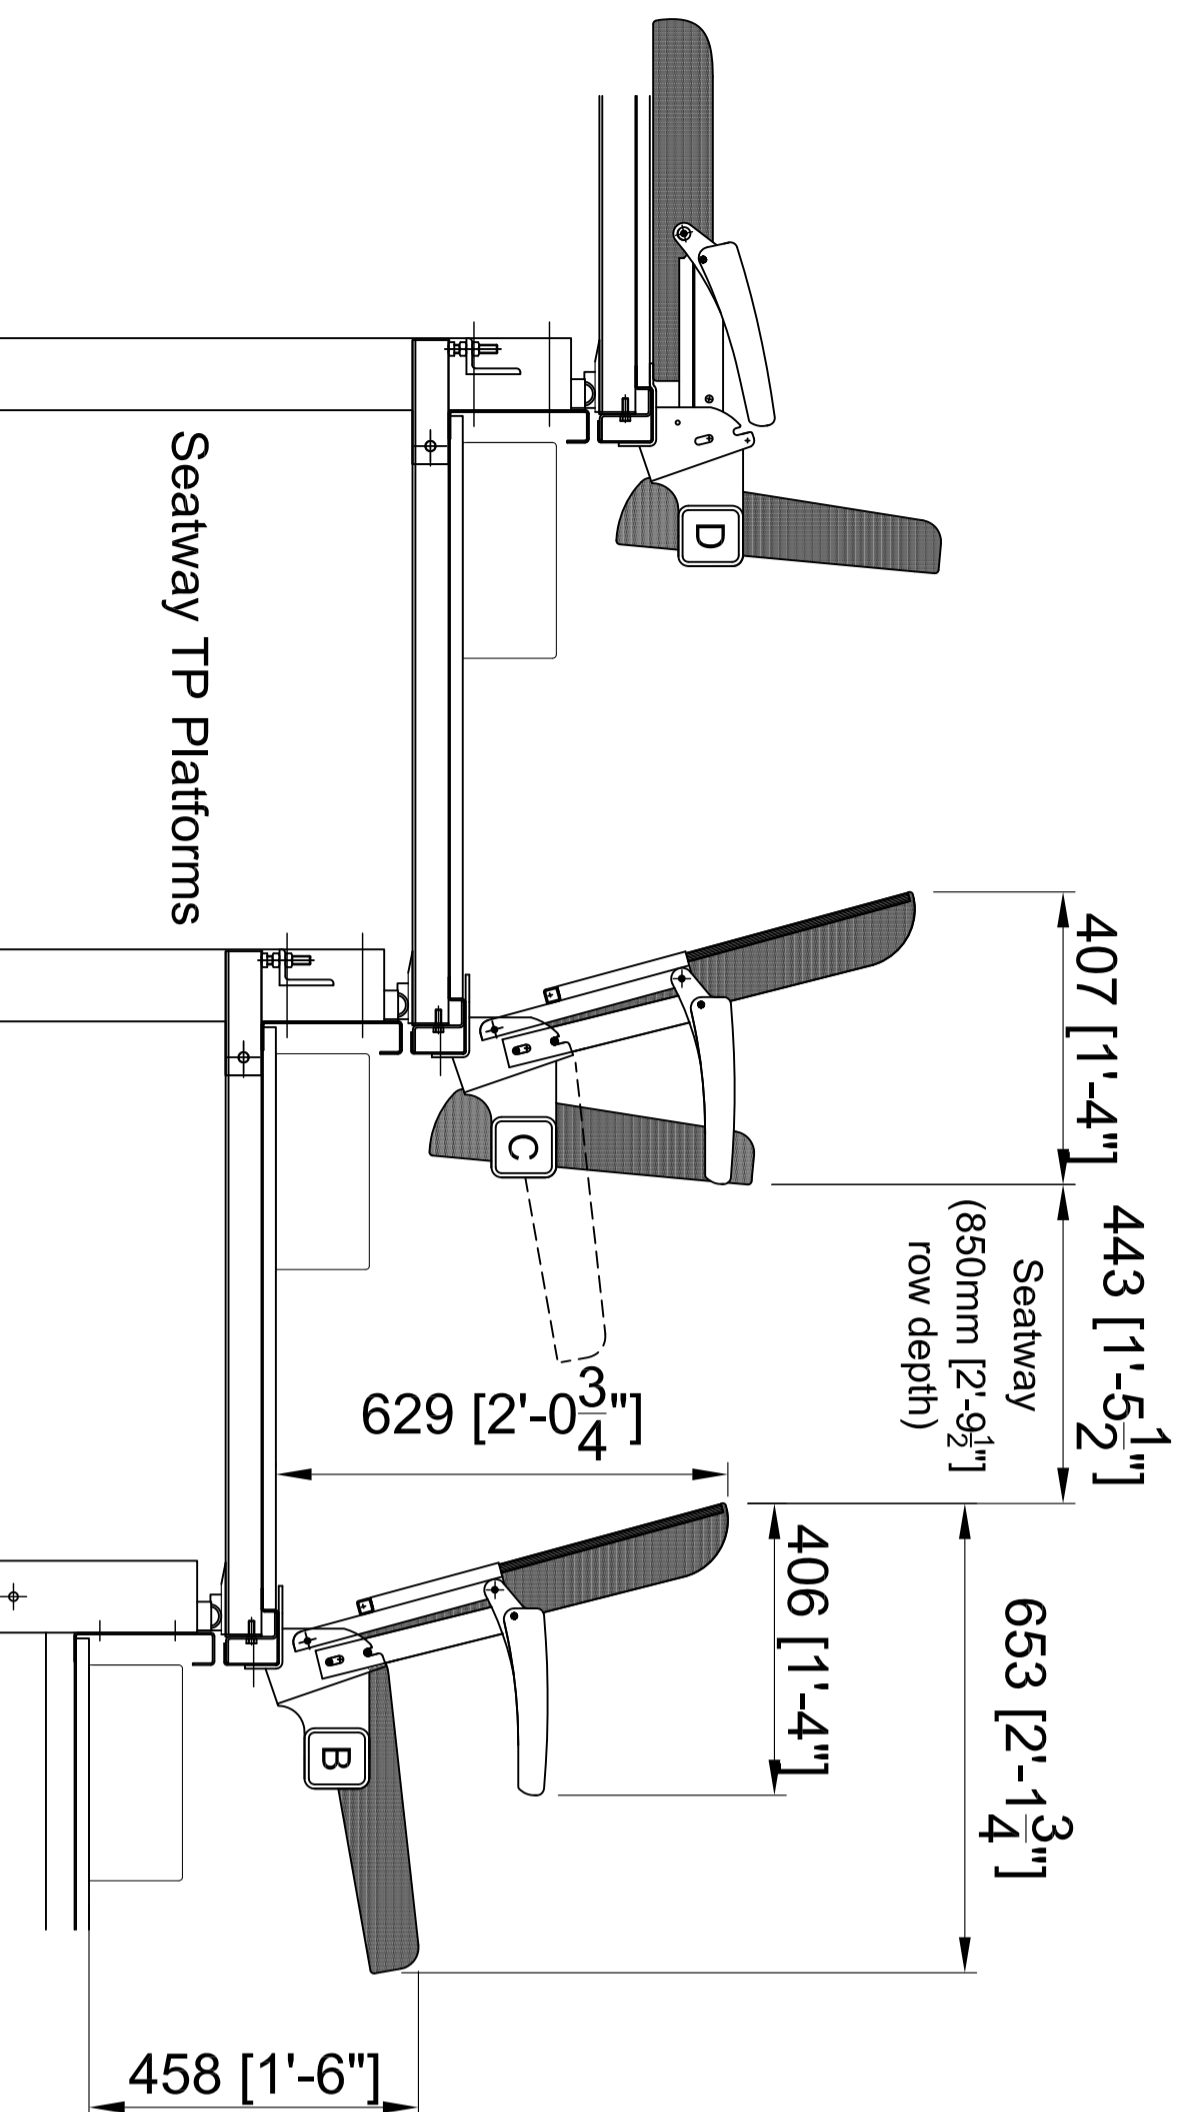

No Arms	Arms
Min Seat Centre (SC)	N/A	500mm [1'-7 3/4"]
Min Row Rise	N/A	245mm [9 3/4"]
Max Row Rise	N/A	300mm [1 1 3/4"]

Strength & Stability

The chair satisfies the requirements of EN 12727:2000.

Fire Retardency

The fabric and foam comply with BS 5852:1990 (Source 0, 1, and 5). Other codes or European Standards can be satisfied as required.