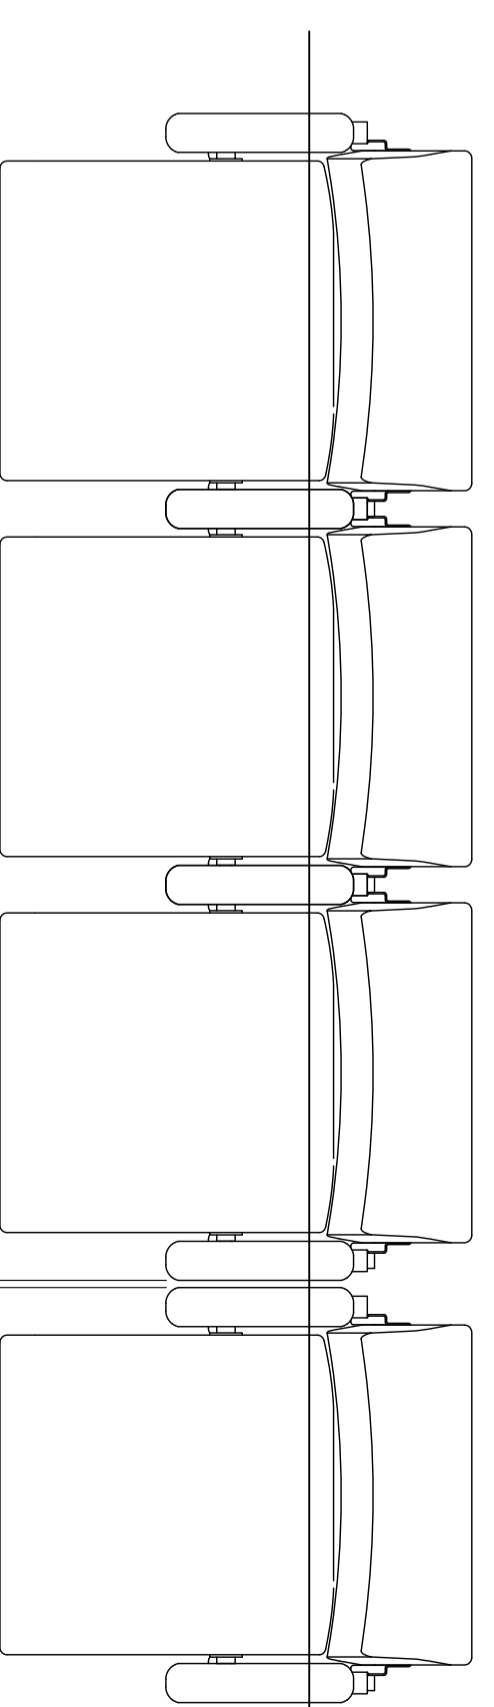

1 2 3 4 5 6 7 8

	No Arms	Arms
Min Seat Centre (SC)	N/A	500mm
Min Row Rise	N/A	245mm
Max Row Rise	N/A	300mm

Strength & Stability
The chair satisfies the requirements of EN 12727:2000.

Fire Retardency
The fabric and foam comply with BS 5852:1990 (Source 0, 1, and 5). Other codes or European Standards can be satisfied as required.