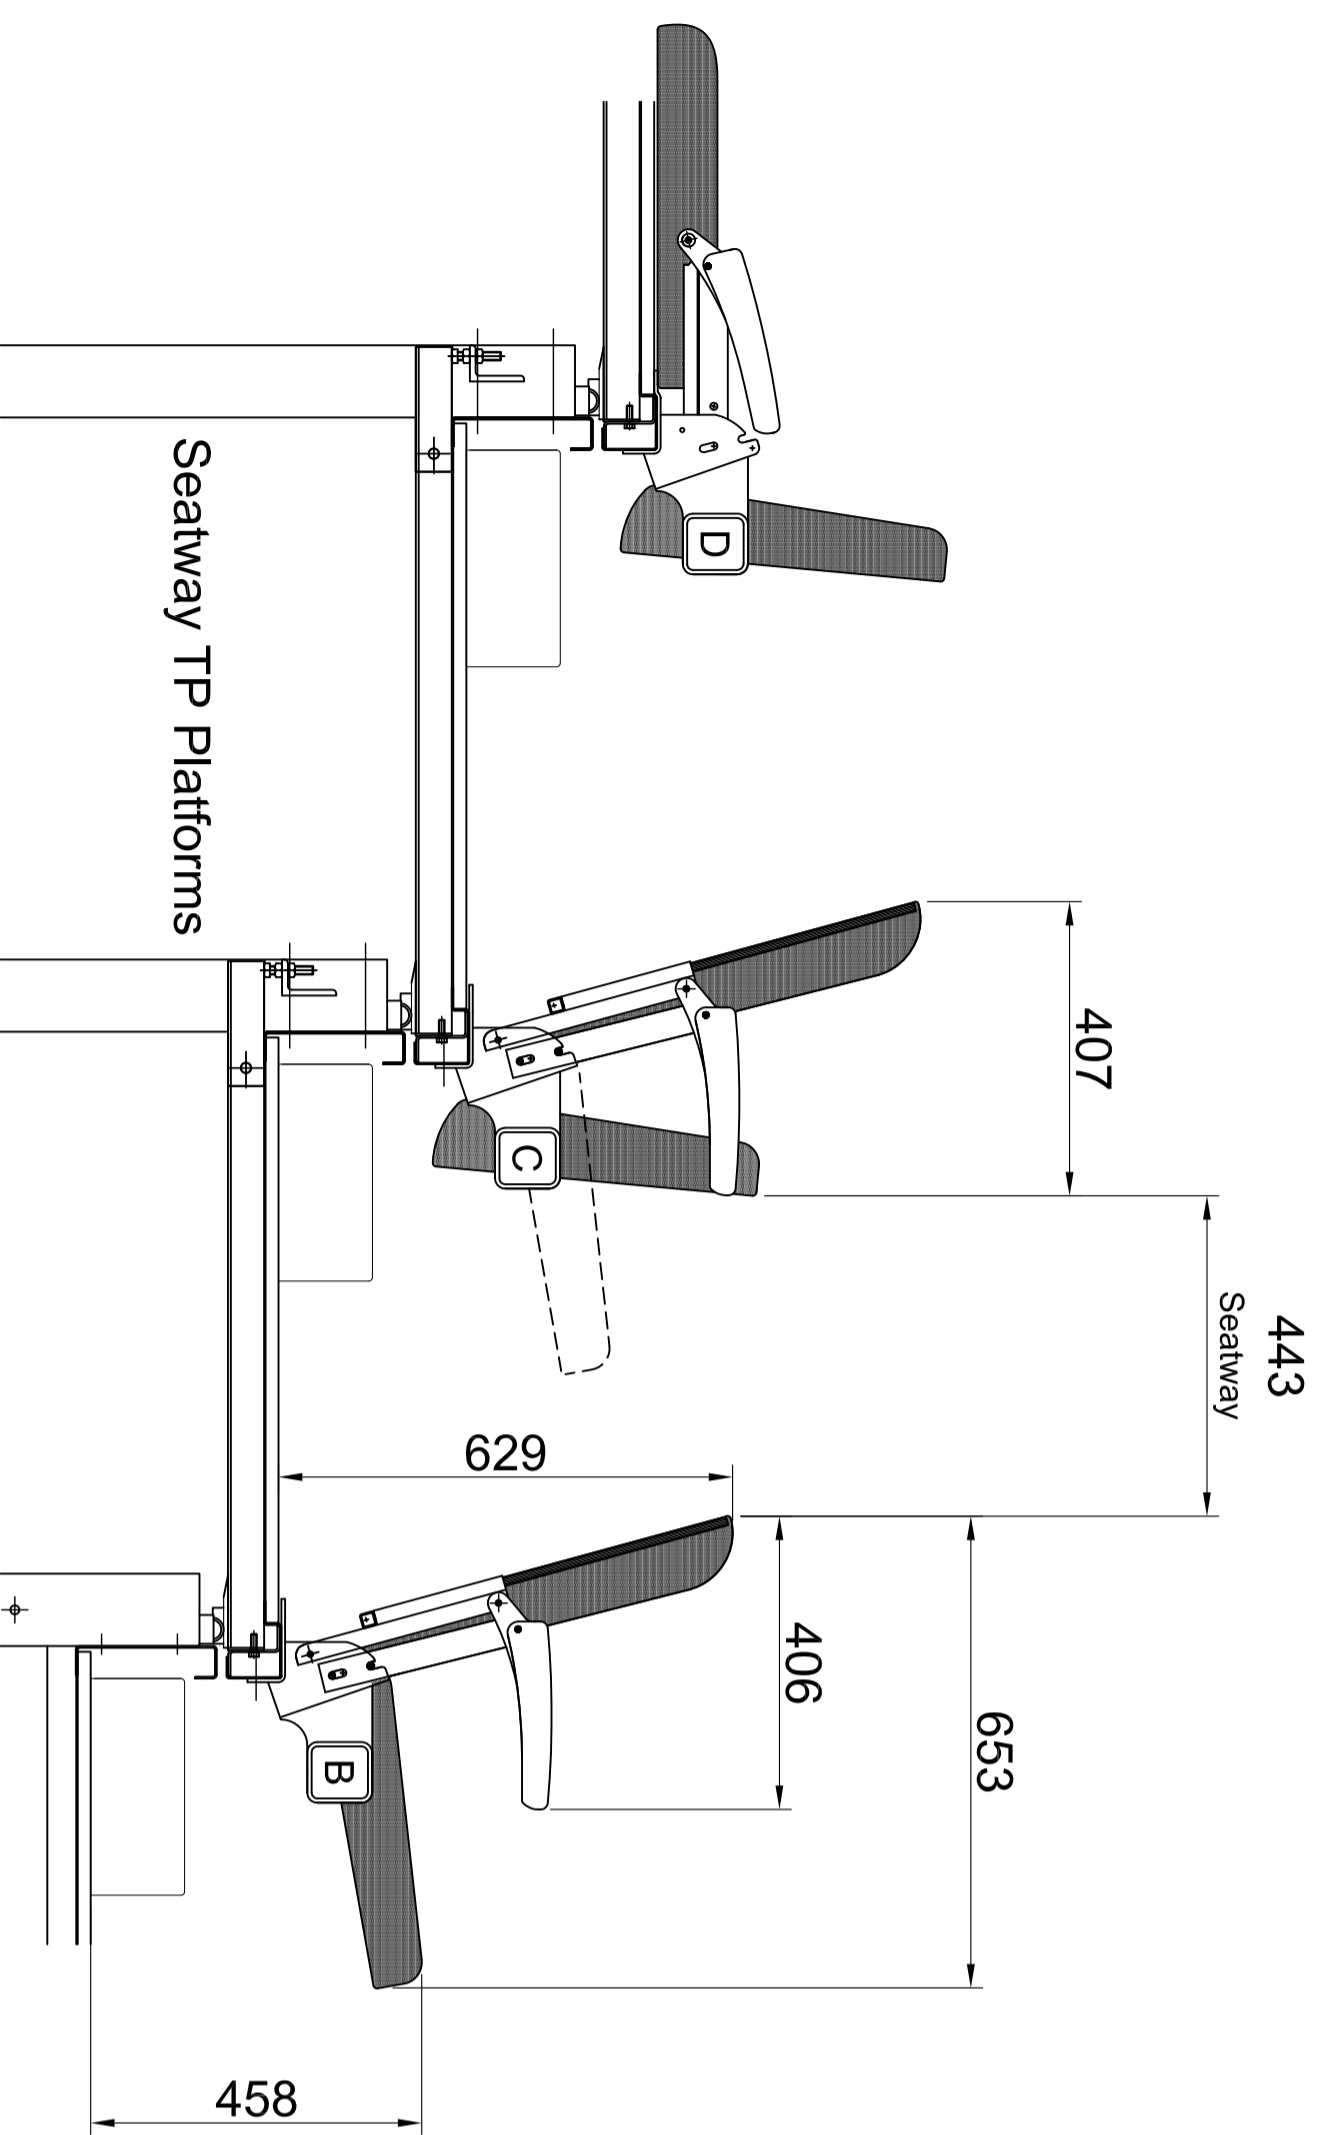

1 2 3 4 5 6 7 8

	No Arms	Arms
Min Seat Centre (SC)	N/A	500mm
Min Row Rise	N/A	245mm
Max Row Rise	N/A	300mm

Strength & Stability
The chair satisfies the requirements of EN 12727:2000.

Fire Retardency
The fabric and foam comply with BS 5852:1990 (Source 0, 1, and 5). Other codes or European Standards can be satisfied as required.