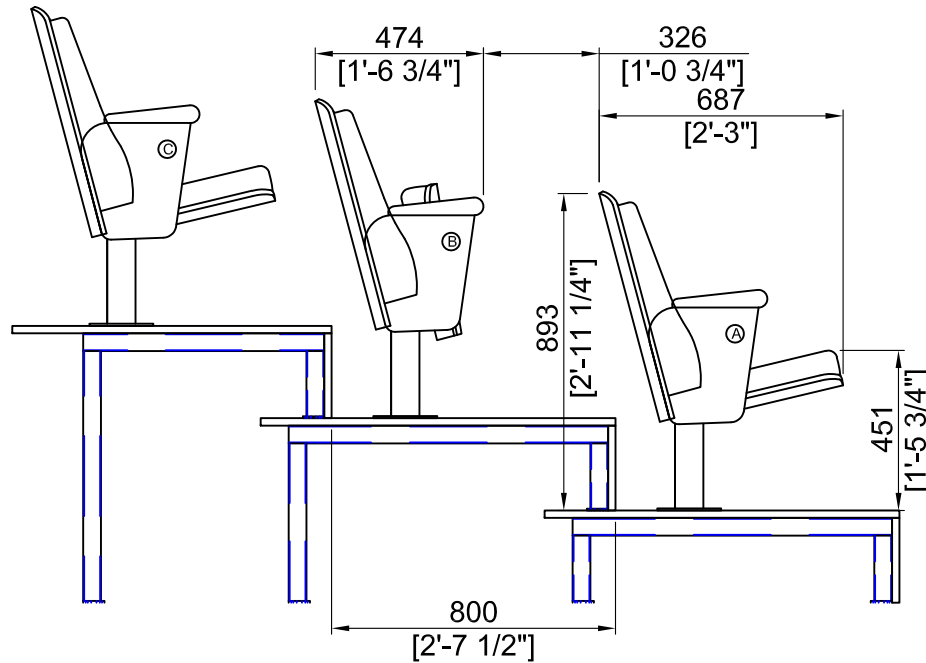

APPLICATIONS

A stylish and well designed individual pedestal mounted chair, suited to theatre, conference and cultural facilities

FEATURES

- Fully upholstered seat, upholstered back with outer wood panel.
- Sprung inner seat core with cold moulded polyurethane foam.
- Armrests – Wood type as standard.
- Wood aisle end panels
- Seat centres from 500mm-550mm.
- Self-tipping design.
- Available on rows with an 800mm row depth or greater.

Seat Centre (SC)	19 ³ / ₄ " - 21 ³ / ₄ " [500mm - 550mm]
Min Row Depth	31 ¹ / ₂ " [800mm]

GENERAL TOLERANCE
± 1 mm

THIS DRAWING IS THE PROPERTY AND COPYRIGHT OF HUSSEY SEATWAY LTD. COPYING OR REPRODUCTION WITHOUT WRITTEN PERMISSION IS PROHIBITED. © 2020