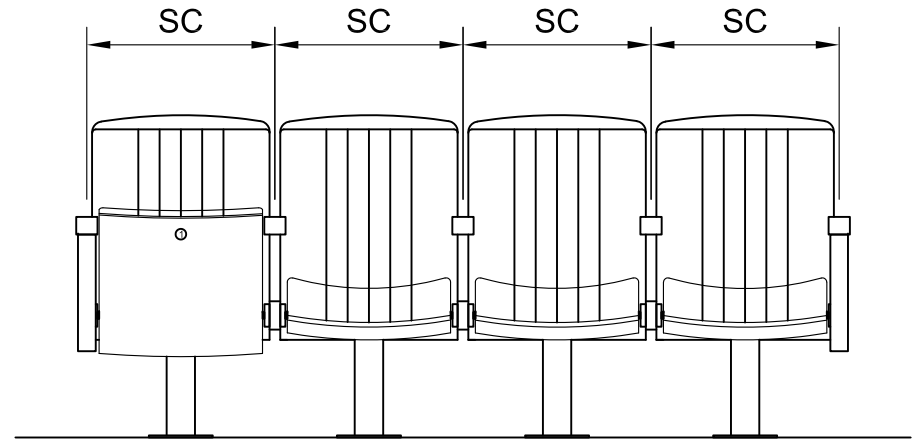

Seat Centre (SC)	19 ³ / ₄ " - 21 ³ / ₄ " [500mm - 550mm]
Min Row Depth	31 ¹ / ₂ " [800mm]

GENERAL TOLERANCE
± 1 mm

THIS DRAWING IS THE PROPERTY AND COPYRIGHT OF HUSSEY SEATWAY LTD. COPYING OR REPRODUCTION WITHOUT WRITTEN PERMISSION IS PROHIBITED. © 2020