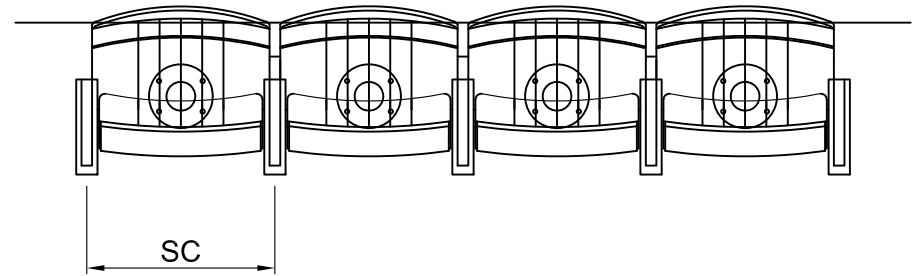

Seat Centre (SC)	19 ³ / ₄ " - 21 ³ / ₄ " [500mm - 550mm]
Min Row Depth	31 ¹ / ₂ " [800mm]

GENERAL TOLERANCE
± 1 mm

THIS DRAWING IS THE PROPERTY AND COPYRIGHT OF HUSSEY SEATWAY LTD. COPYING OR REPRODUCTION WITHOUT WRITTEN PERMISSION IS PROHIBITED. © 2020