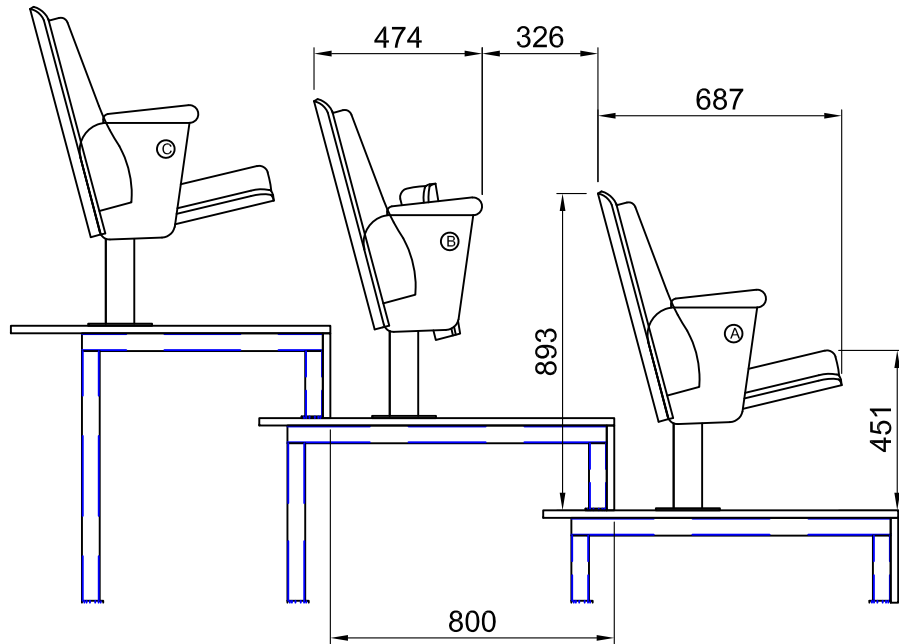

APPLICATIONS

A stylish and well designed individual pedestal mounted chair, suited to theatre, conference and cultural facilities

FEATURES

- Fully upholstered seat, upholstered back with outer wood panel.
- Sprung inner seat core with cold moulded polyurethane foam.
- Armrests – Wood type as standard.
- Wood aisle end panels
- Seat centres from 500mm-550mm.
- Self-tipping design.
- Available on rows with an 800mm row depth or greater.

CAD drawings are available on request.

husseyseatway
PUBLIC SEATING SYSTEMS

Hussey Seatway Ltd, 3 Centurion Way, Crusader Park, Warminster, Wiltshire, BA12 8BT U.K.

Tel: +44 (0)1985 847200 Fax: +44 (0)1985 847300 www.husseyseatway.com sales@husseyseatway.com

Seat Centre (SC)	500mm - 550mm
Min Row Depth	800mm

GENERAL TOLERANCE
± 1 mm

husseyseatway
PUBLIC SEATING SYSTEMS

THIS DRAWING IS THE PROPERTY AND COPYRIGHT OF HUSSEY SEATWAY LTD. COPYING OR REPRODUCTION WITHOUT WRITTEN PERMISSION IS PROHIBITED. © 2020

Cervante Fixed Chair

PRODUCT SPECIFICATION
LAYOUT

Metric Version

A3 Scale
1:15