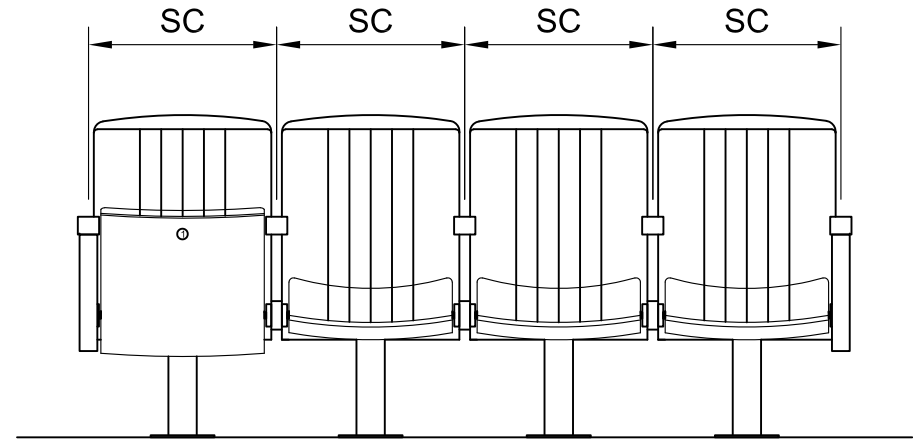

APPLICATIONS

A stylish and well designed individual pedestal mounted chair, suited to theatre, conference and cultural facilities

FEATURES

- Fully upholstered seat, upholstered back with outer wood panel.
- Sprung inner seat core with cold moulded polyurethane foam.
- Armrests – Wood type as standard.
- Wood aisle end panels
- Seat centres from 500mm-550mm.
- Self-tipping design.
- Available on rows with an 800mm row depth or greater.

Seat Centre (SC)	500mm - 550mm
Min Row Depth	800mm

GENERAL TOLERANCE
± 1 mm

husseyseatway
PUBLIC SEATING SYSTEMS

THIS DRAWING IS THE PROPERTY AND COPYRIGHT OF HUSSEY SEATWAY LTD. COPYING OR REPRODUCTION WITHOUT WRITTEN PERMISSION IS PROHIBITED. © 2020