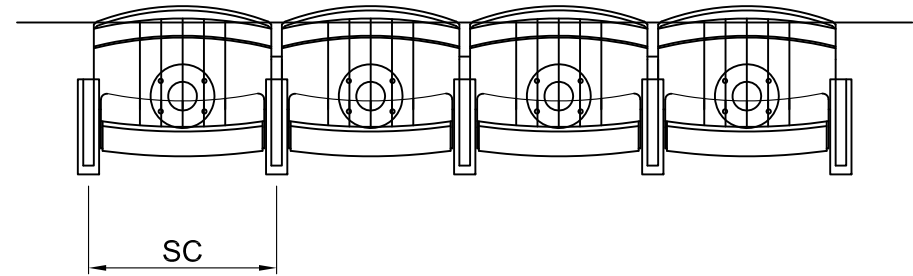

Seat Centre (SC)	500mm - 550mm
Min Row Depth	800mm

GENERAL TOLERANCE
± 1 mm

husseyseatway
PUBLIC SEATING SYSTEMS

THIS DRAWING IS THE PROPERTY AND COPYRIGHT OF HUSSEY SEATWAY LTD. COPYING OR REPRODUCTION WITHOUT WRITTEN PERMISSION IS PROHIBITED. © 2020