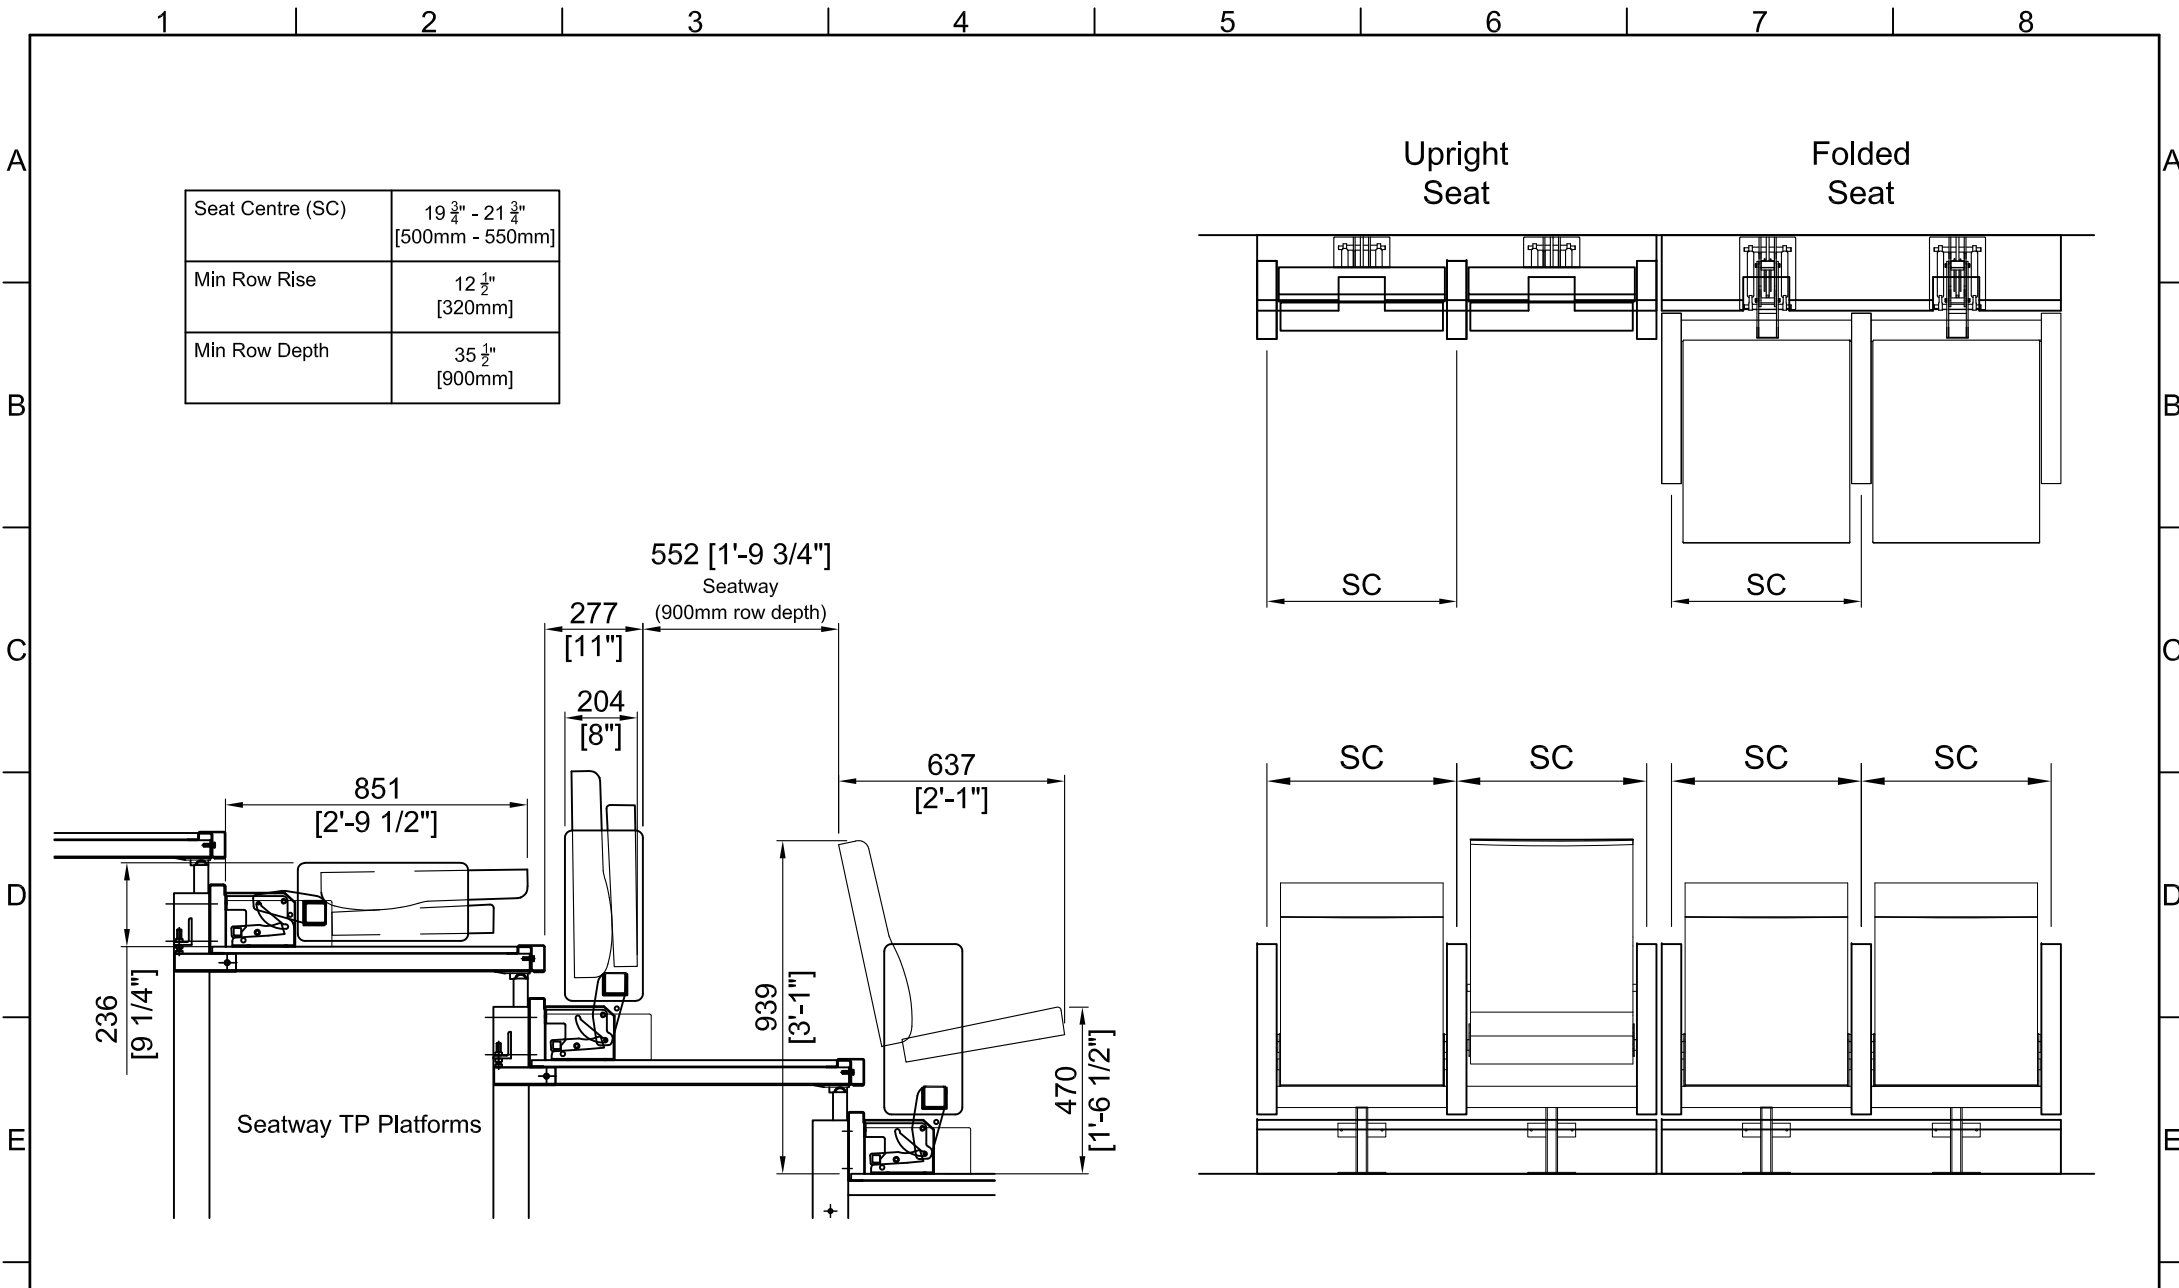

APPLICATIONS

A premium quality, beam mounted chair, suited to theatre, conference and cultural facilities

FEATURES

- Fully upholstered seat and back.
- Sprung inner seat core with cold moulded polyurethane foam
- Armrests: full length upholstered arm stanchions
- Seat centres from 500mm-550mm.
- Self-tipping seat base
- Available on retractable platforms with an 900mm row depth and 320mm row rise.

TECHNICAL

For all technical details, please see the reverse side of this specification sheet.

CAD drawings are available on request.

 **husseyseatway**
PUBLIC SEATING SYSTEMS

Seat Centre (SC)	19 3/4" - 21 3/4" [500mm - 550mm]
Min Row Rise	12 1/2" [320mm]
Min Row Depth	35 1/2" [900mm]

552 [1'-9 3/4"]
Seatway
(900mm row depth)

277
[11"]

204
[8"]

637
[2'-1"]

851
[2'-9 1/2"]

236
[9 1/4"]

939
[3'-1"]

470
[1'-6 1/2"]

Itemref	Quantity	Title/Name, designation, material, dimension etc	Article No./Reference
---------	----------	--	-----------------------

Perseo Max

PRODUCT SPECIFICATION
LAYOUT

Imperial Version

A3 Scale
1:15