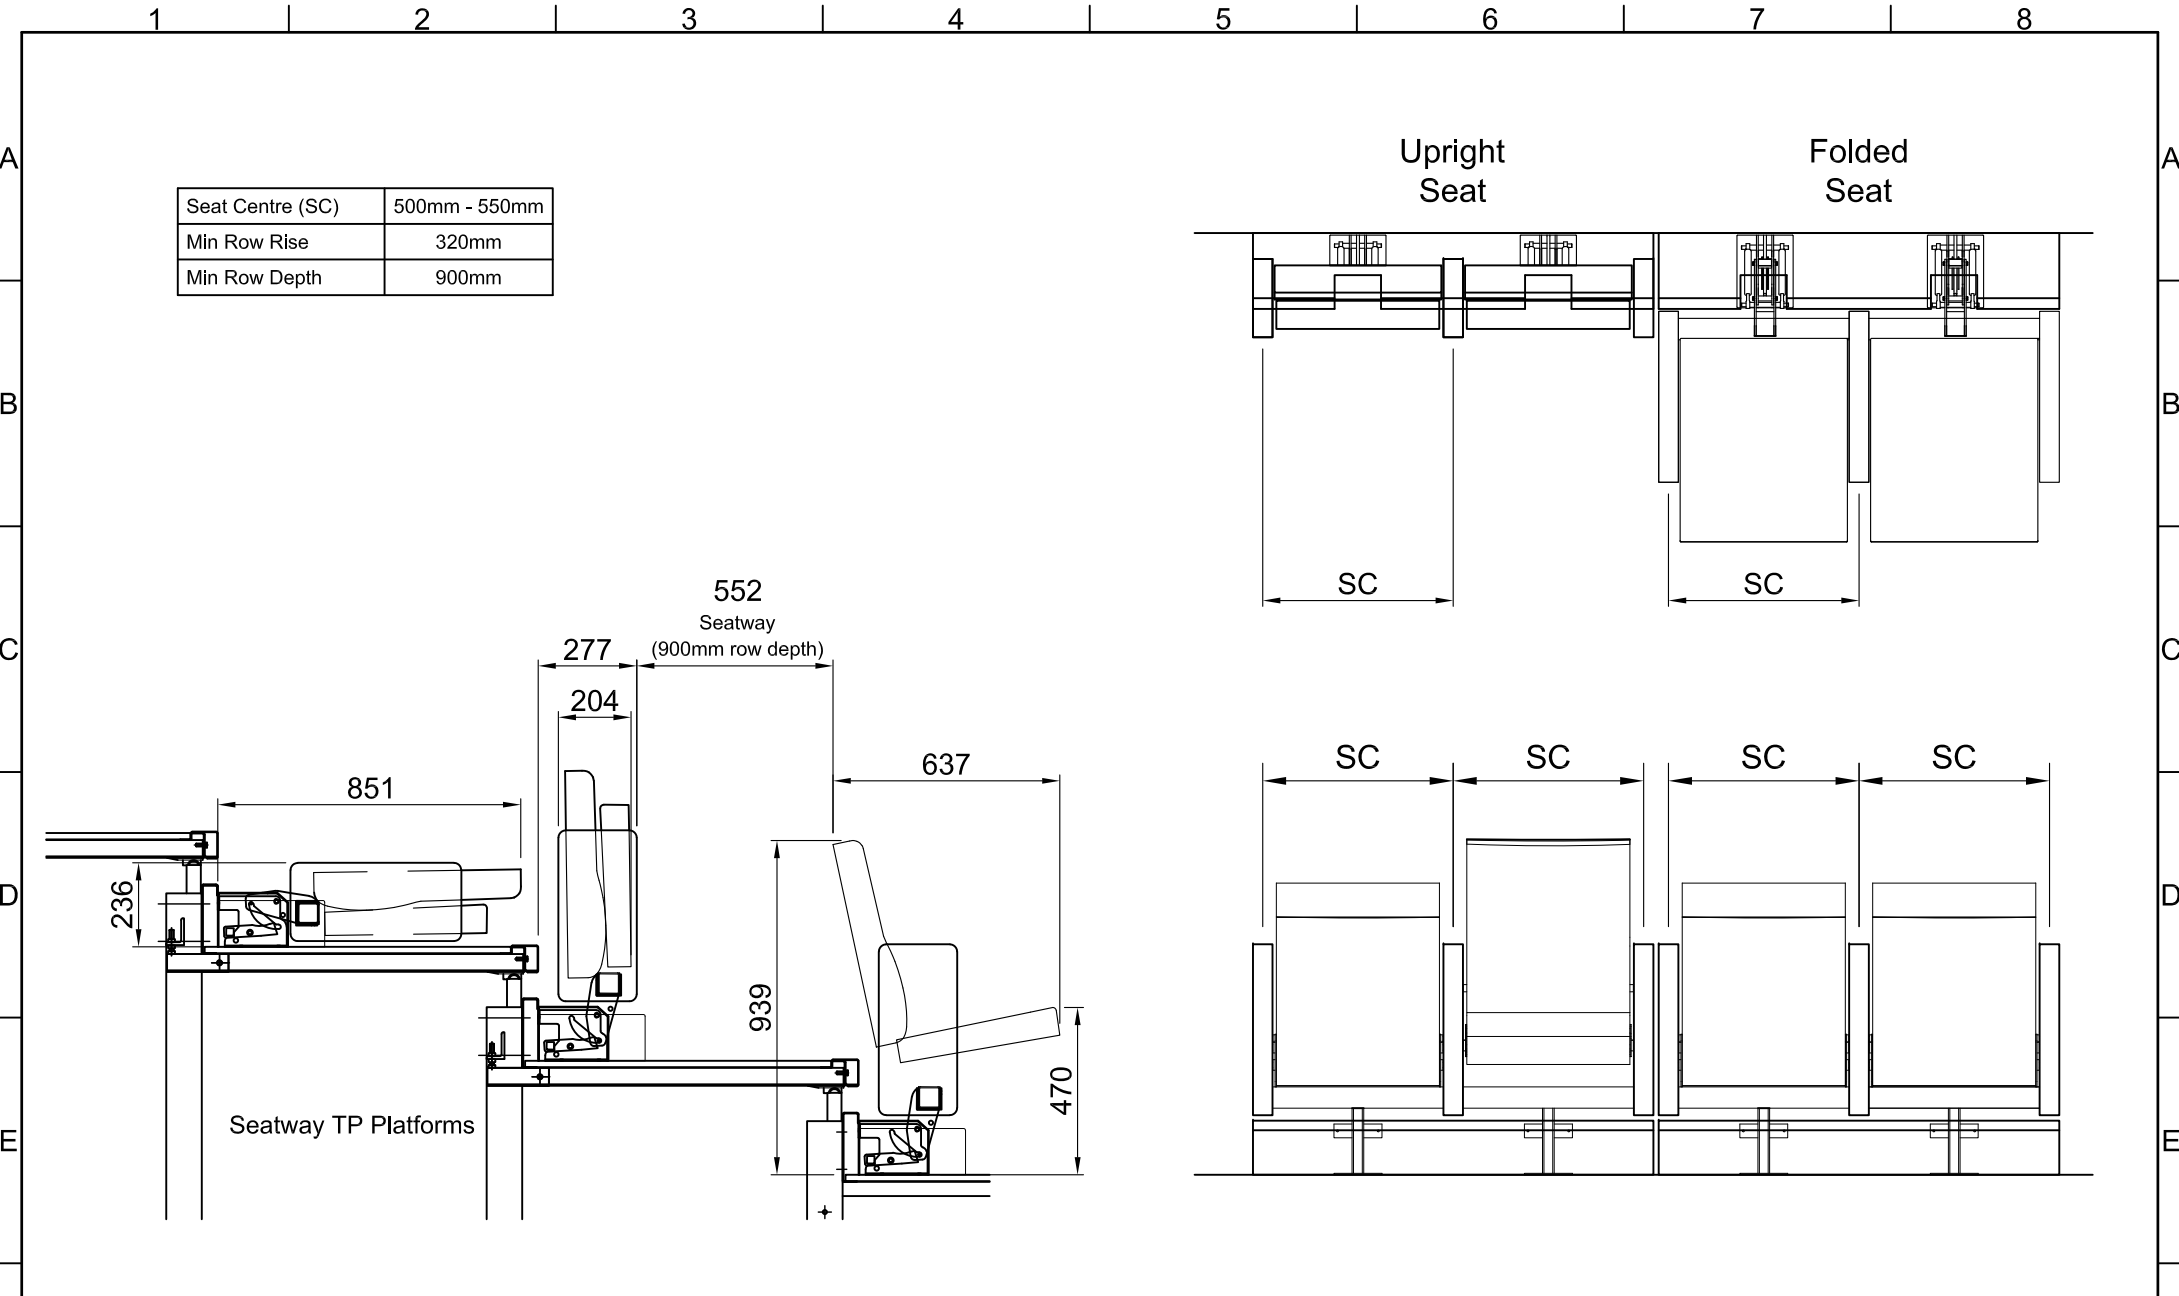

Tel: +44 (0)1985 847200 Fax: +44 (0)1985 847300 www.husseyseatway.com sales@husseyseatway.com

Seat Centre (SC)	500mm - 550mm
Min Row Rise	320mm
Min Row Depth	900mm

GENERAL TOLERANCE
± 1 mm

husseyseatway
PUBLIC SEATING SYSTEMS

Itemref	Quantity	Title/Name, designation, material, dimension etc	Article No./Reference
---------	----------	--	-----------------------

Perseo Max

PRODUCT SPECIFICATION LAYOUT

Metric Version

A3 Scale
1:15