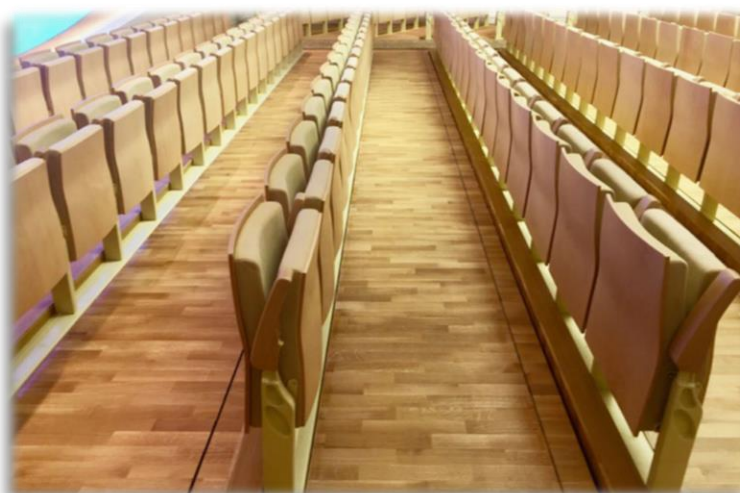

APPLICATIONS

An elegant and exquisitely finished, beam mounted chair, suited to theatre, conference and cultural facilities

FEATURES

- Upholstered seat and back with show wood panels to outer surfaces.
- High back for increased comfort.
- Contoured seat and back shape
- Sprung inner seat core with cold moulded polyurethane foam
- Armrests – extra long wood type
- Seat centres from 480mm-550mm.
- Self-tipping design with auto-tip armrest
- Available on retractable platforms with an 900mm row depth and 330mm row rise.

OPTIONS

- Seat numbers and row letters
- Fully upholstered seat and backrest
- Perforated show wood seat panel
- Anti-panic writing tablet
- Dampened seat tipping
- Dual action gas struts
- Semi-automatic fold down operation

FINISHES

- Fabric from the Xtreme range by Camira
- Customers own choice of fabric can be specified
- Metalwork: Satin black powder coat
- Armrests: Polypropylene, wood or upholstered

TECHNICAL

For all technical details, please see the reverse side of this specification sheet.

CAD drawings are available on request.

husseyseatway
PUBLIC SEATING SYSTEMS

Hussey Seatway Ltd, 3 Centurion Way, Crusader Park, Warminster, Wiltshire, BA12 8BT U.K.

Tel: +44 (0)1985 847200 Fax: +44 (0)1985 847300 www.husseyseatway.com sales@husseyseatway.com