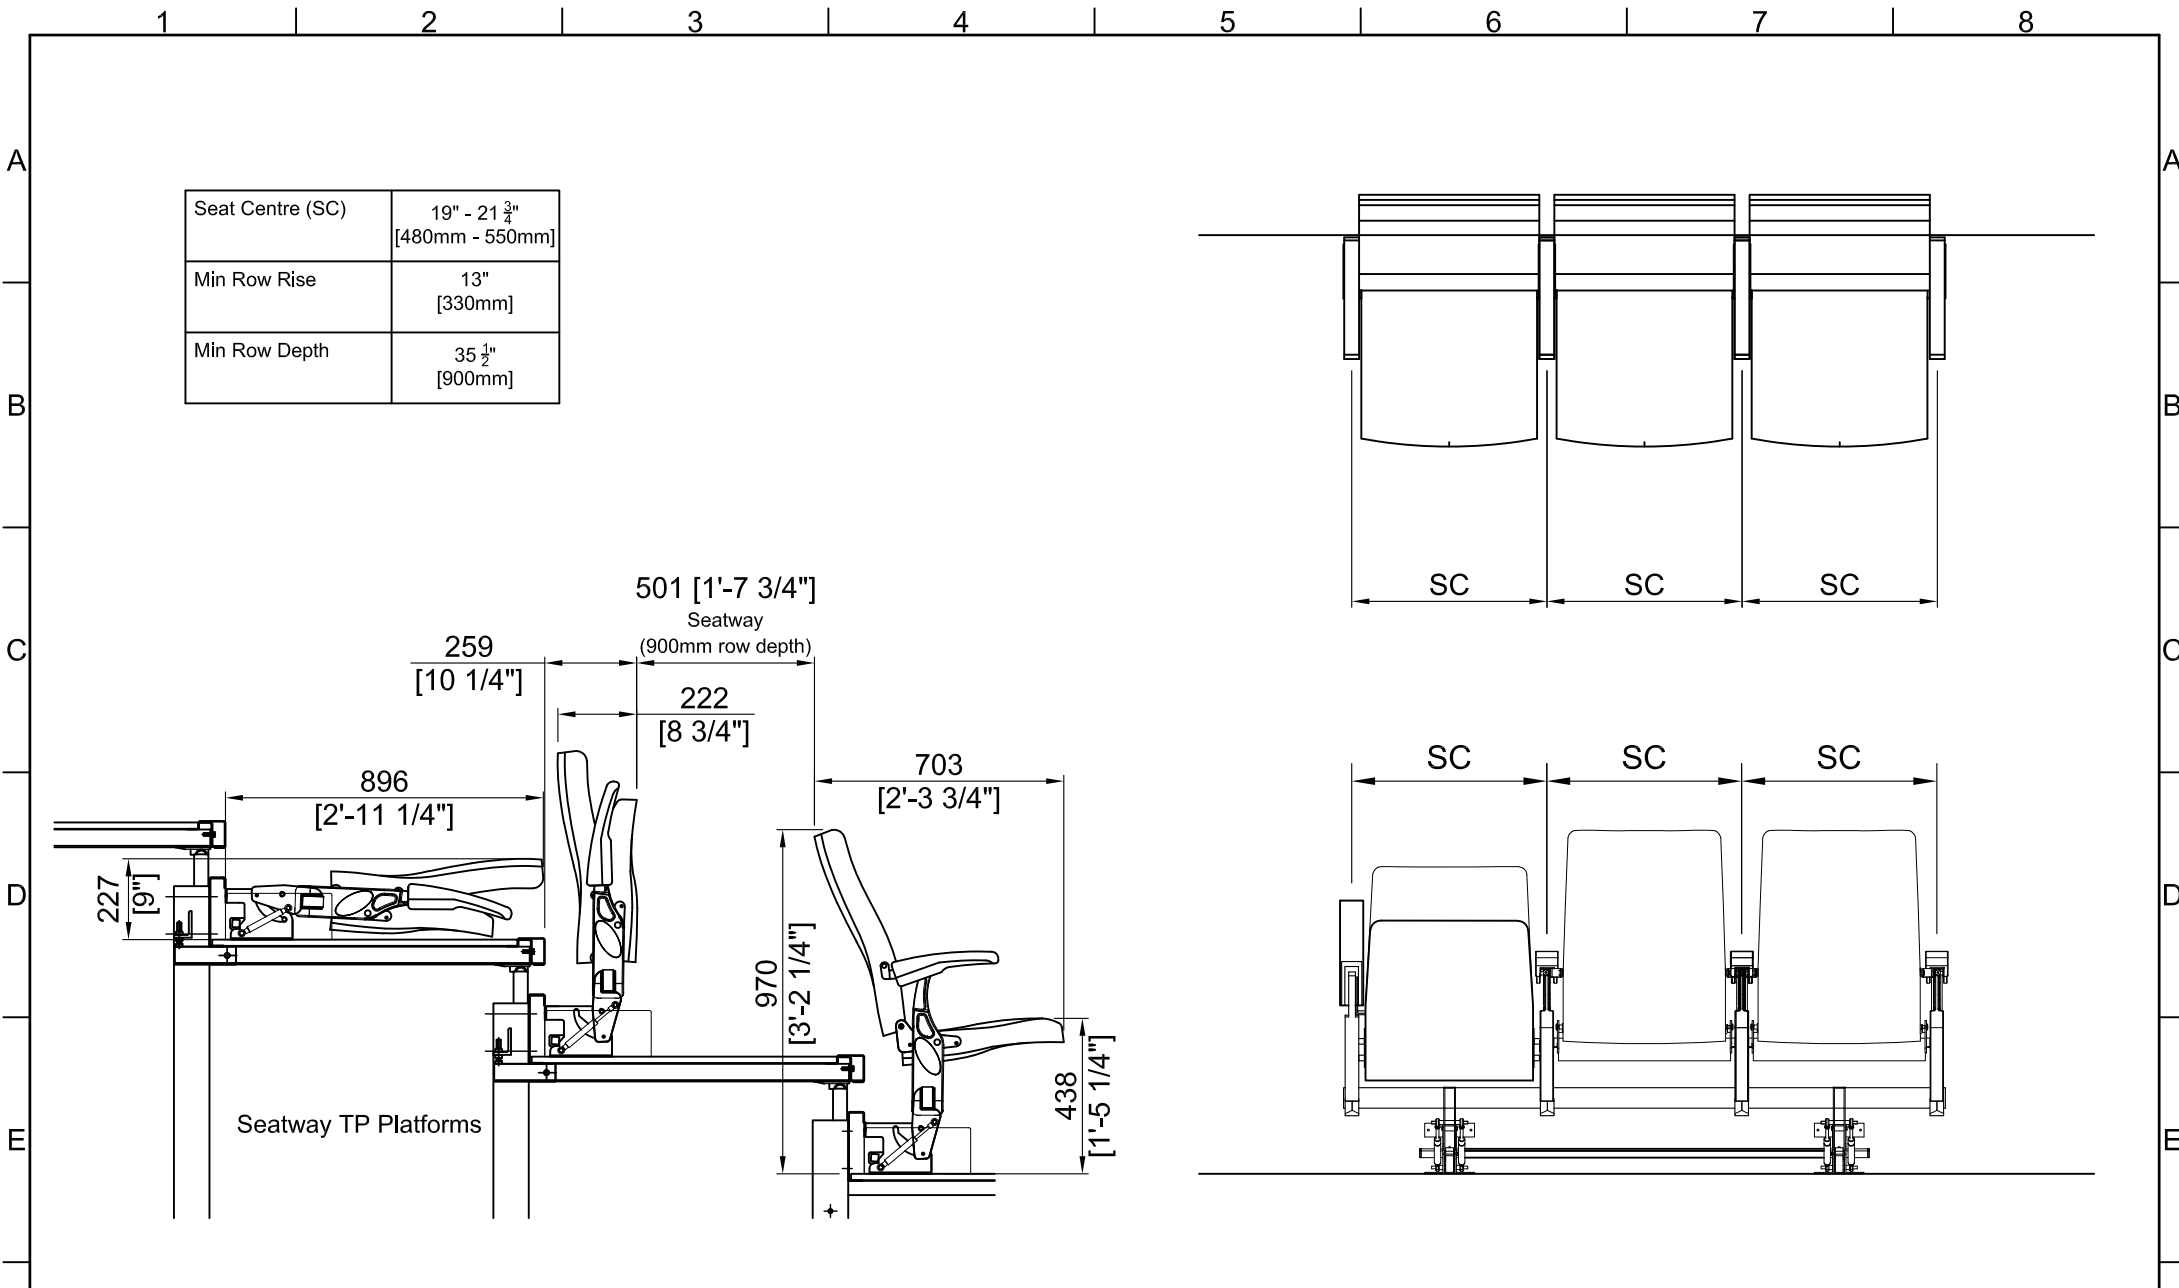

Seat Centre (SC)	19" - 21 3/4" [480mm - 550mm]
Min Row Rise	13" [330mm]
Min Row Depth	35 1/2" [900mm]

GENERAL TOLERANCE
± 1 mm