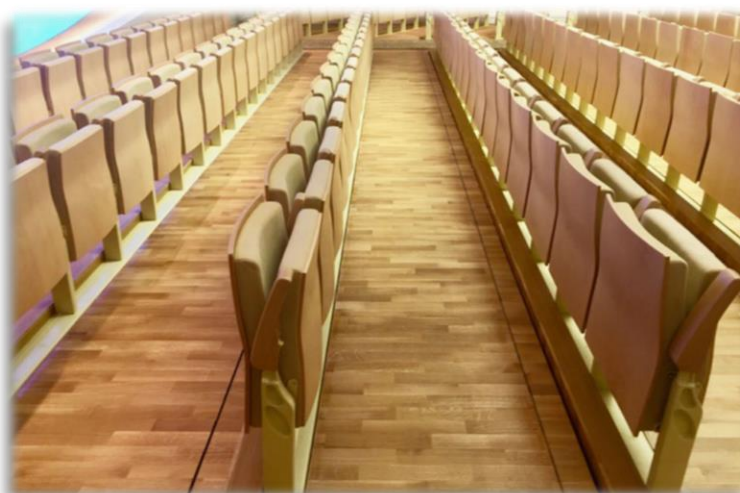

APPLICATIONS

An elegant and exquisitely finished, beam mounted chair, suited to theatre, conference and cultural facilities

FEATURES

- Upholstered seat and back with show wood panels to outer surfaces.
- High back for increased comfort.
- Contoured seat and back shape
- Sprung inner seat core with cold moulded polyurethane foam
- Armrests – extra long wood type
- Seat centres from 480mm-550mm.
- Self-tipping design with auto-tip armrest
- Available on retractable platforms with an 900mm row depth and 330mm row rise.

OPTIONS

- Seat numbers and row letters
- Fully upholstered seat and backrest
- Perforated show wood seat panel
- Anti-panic writing tablet
- Dampened seat tipping
- Dual action gas struts
- Semi-automatic fold down operation

FINISHES

- Fabric from the Xtreme range by Camira
- Customers own choice of fabric can be specified
- Metalwork: Satin black powder coat
- Armrests: Polypropylene, wood or upholstered

TECHNICAL

For all technical details, please see the reverse side of this specification sheet.
CAD drawings are available on request.

husseyseatway
PUBLIC SEATING SYSTEMS

Hussey Seatway Ltd, 3 Centurion Way, Crusader Park, Warminster, Wiltshire, BA12 8BT U.K.

Tel: +44 (0)1985 847200 Fax: +44 (0)1985 847300 www.husseyseatway.com sales@husseyseatway.com