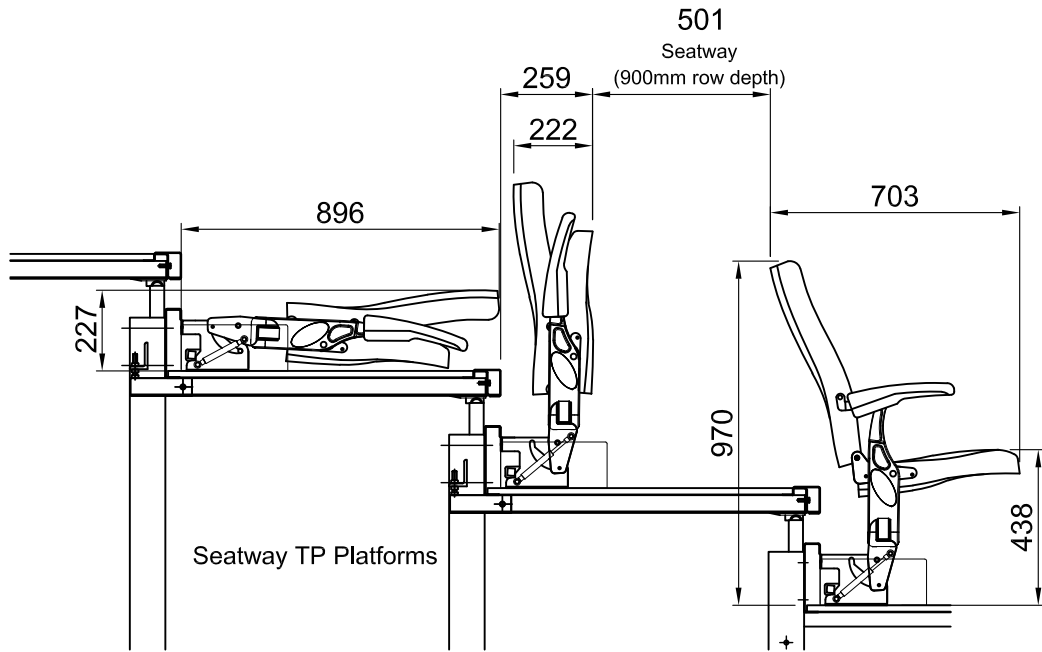

| | |
|------------------|---------------|
| Seat Centre (SC) | 480mm - 550mm |
| Min Row Rise | 330mm |
| Min Row Depth | 900mm |

GENERAL TOLERANCE
± 1 mm

THIS DRAWING IS THE PROPERTY AND COPYRIGHT OF HUSSEY SEATWAY LTD. COPYING OR REPRODUCTION WITHOUT WRITTEN PERMISSION IS PROHIBITED. © 2015

Space Lux

PRODUCT SPECIFICATION
LAYOUT

Metric Version

A3 Scale
1:15