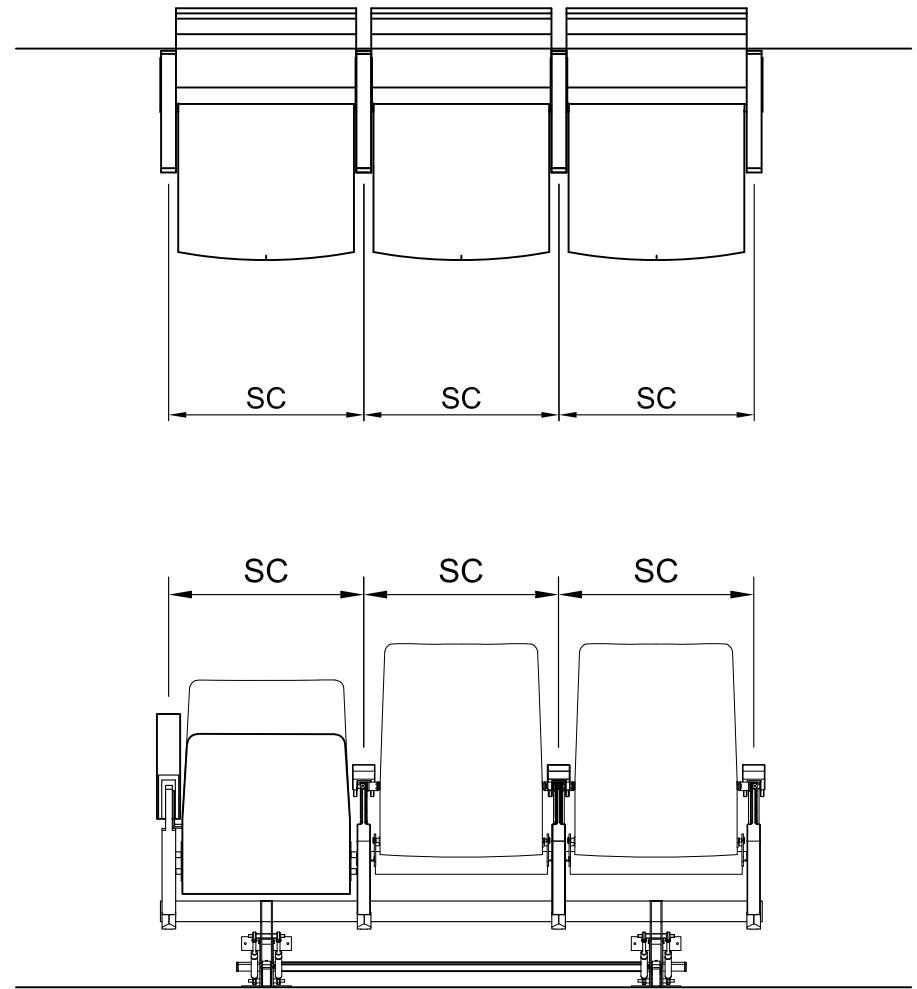

APPLICATIONS

An elegant and exquisitely finished, beam mounted chair, suited to theatre, conference and cultural facilities

FEATURES

- Upholstered seat and back with show wood panels to outer surfaces.
- High back for increased comfort.
- Contoured seat and back shape
- Sprung inner seat core with cold moulded polyurethane foam
- Armrests – extra long wood type
- Seat centres from 480mm-550mm.
- Self-tipping design with auto-tip armrest
- Available on retractable platforms with an 900mm row depth and 330mm row rise.

| | |
|------------------|---------------|
| Seat Centre (SC) | 480mm - 550mm |
| Min Row Rise | 330mm |
| Min Row Depth | 900mm |

GENERAL TOLERANCE
± 1 mm

THIS DRAWING IS THE PROPERTY AND COPYRIGHT OF HUSSEY SEATWAY LTD. COPYING OR REPRODUCTION WITHOUT WRITTEN PERMISSION IS PROHIBITED. © 2015

Space Lux

PRODUCT SPECIFICATION
LAYOUT

Metric Version

A3 Scale
1:15