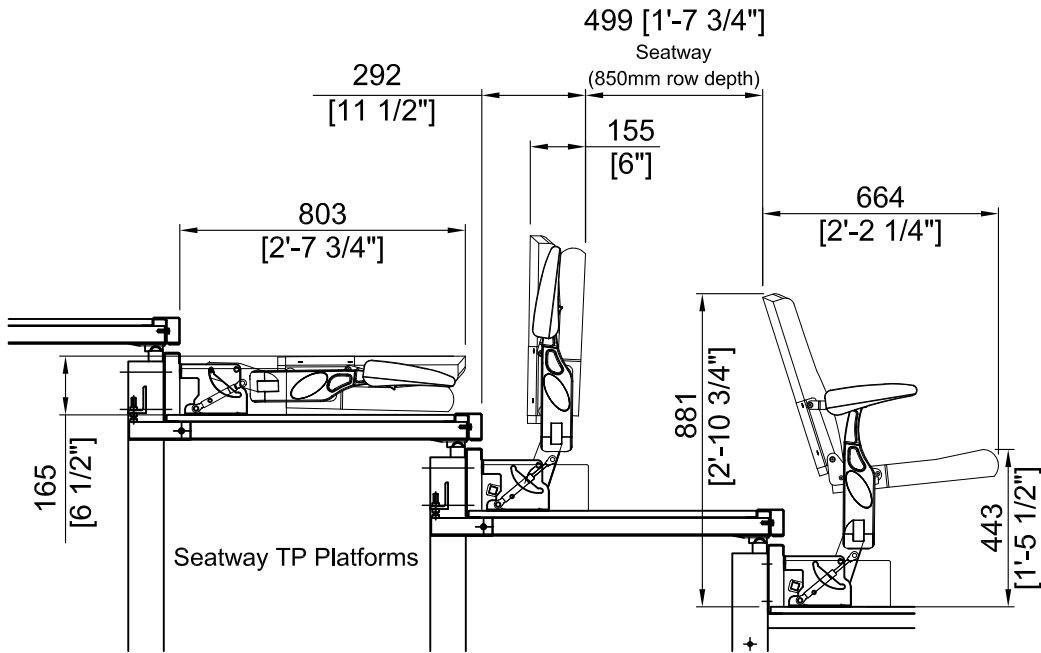

Seat Centre (SC)	19" - 21 ³ / ₄ " [480mm - 550mm]
Min Row Rise	12 ¹ / ₂ " [270mm]
Min Row Depth	33 ¹ / ₂ " [850mm]

GENERAL TOLERANCE
± 1 mm

THIS DRAWING IS THE PROPERTY AND COPYRIGHT OF HUSSEY SEATWAY LTD. COPYING OR REPRODUCTION WITHOUT WRITTEN PERMISSION IS PROHIBITED. © 2015

Space Max

PRODUCT SPECIFICATION
LAYOUT

Imperial Version

A3 Scale
1:15