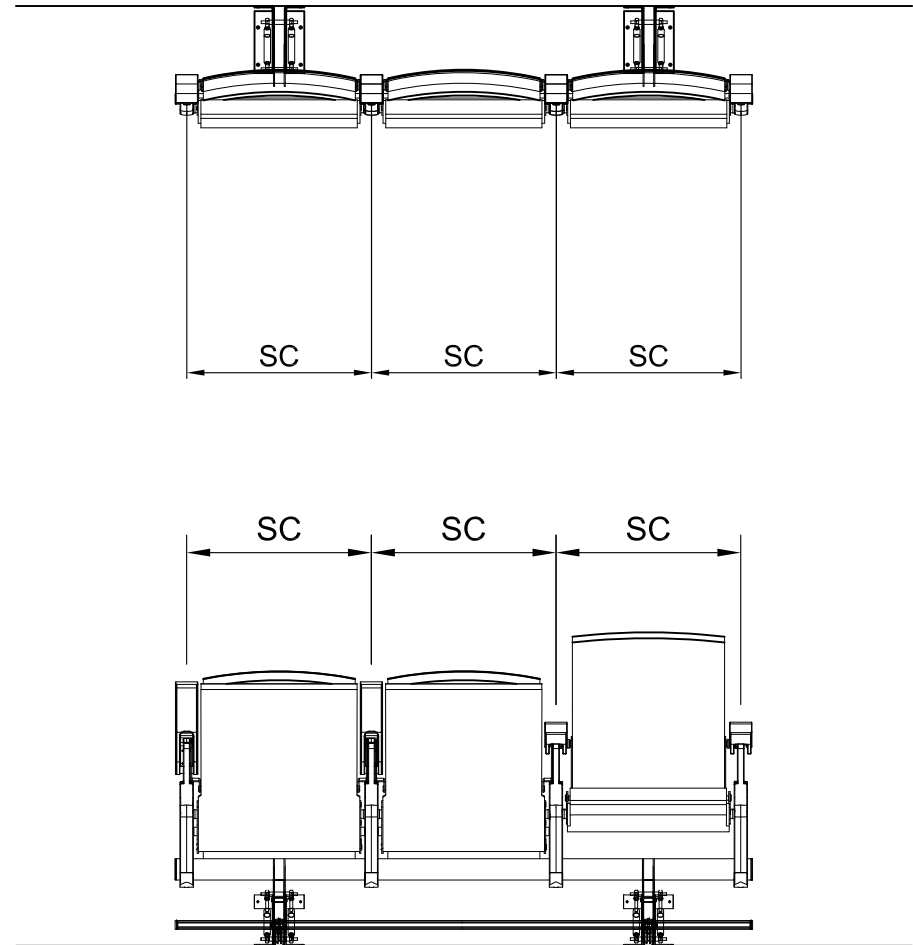

APPLICATIONS

An elegant and versatile, beam mounted chair, suited to theatre, conference and cultural facilities

FEATURES

- Fully upholstered seat and back with outer back steel kick plate as standard.
- Sprung inner seat core with cold moulded polyurethane foam
- Armrests - injected polypropylene with all edges well rounded.
- Seat centres from 480mm-550mm.
- Self-tipping design with auto-tip armrest
- Available on retractable platforms with an 850mm row depth and 270mm row rise.

Seat Centre (SC)	19" - 21 ³ / ₄ " [480mm - 550mm]
Min Row Rise	12 ¹ / ₂ " [270mm]
Min Row Depth	33 ¹ / ₂ " [850mm]

GENERAL TOLERANCE
± 1 mm

THIS DRAWING IS THE PROPERTY AND COPYRIGHT OF HUSSEY SEATWAY LTD. COPYING OR REPRODUCTION WITHOUT WRITTEN PERMISSION IS PROHIBITED. © 2015

Space Max

PRODUCT SPECIFICATION
LAYOUT

Imperial Version

A3 Scale
1:15