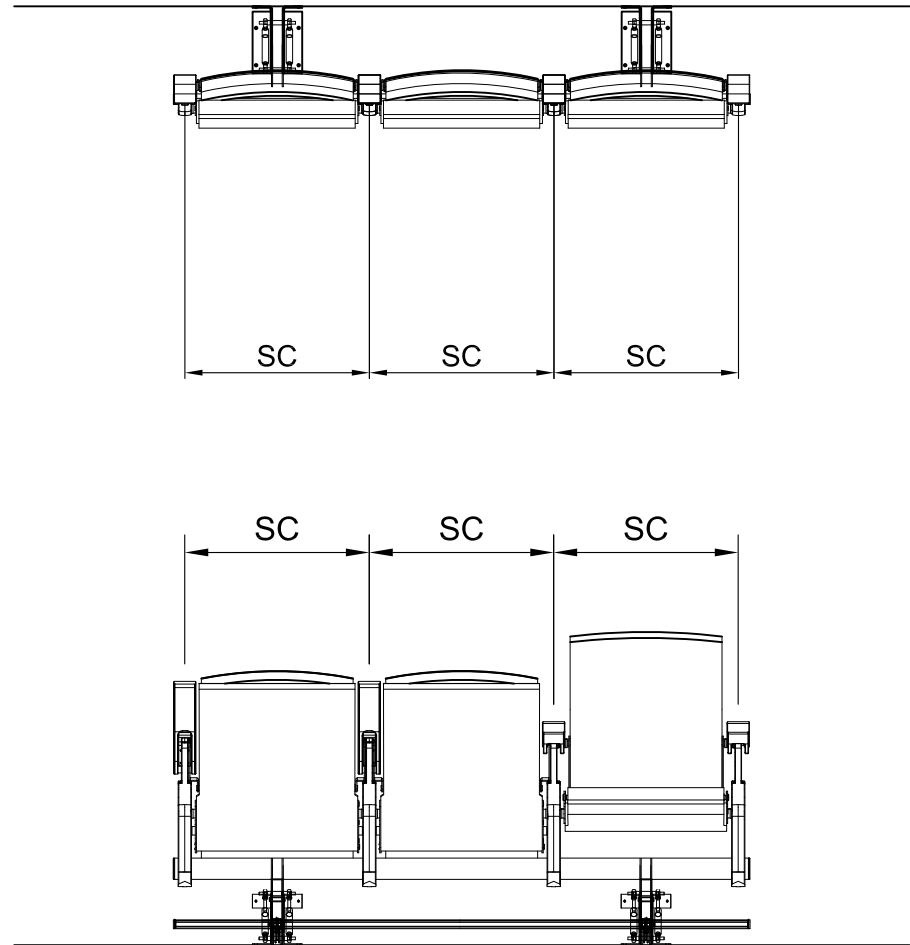

## FEATURES

- Fully upholstered seat and back with outer back steel kick plate as standard.
- Sprung inner seat core with cold moulded polyurethane foam
- Armrests - injected polypropylene with all edges well rounded.
- Seat centres from 480mm-550mm.
- Self-tipping design with auto-tip armrest
- Available on retractable platforms with an 850mm row depth and 270mm row rise.

Tel: +44 (0)1985 847200 Fax: +44 (0)1985 847300 [www.husseyseatway.com](http://www.husseyseatway.com) sales@husseyseatway.com

Seat Centre (SC)	480mm - 550mm
Min Row Rise	270mm
Min Row Depth	850mm

GENERAL TOLERANCE  
± 1 mm

Itemref	Quantity	Title/Name, designation, material, dimension etc	Article No./Reference
---------	----------	--	-----------------------

Space Max

PRODUCT SPECIFICATION  
LAYOUT

Metric Version

A3 Scale  
1:15