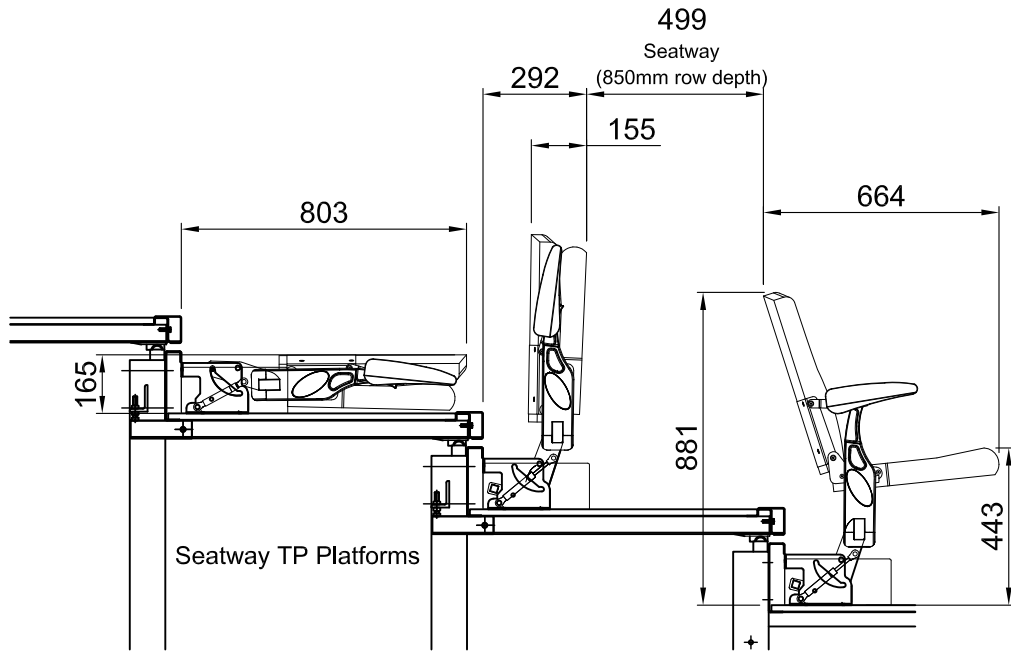

## TECHNICAL

For all technical details, please see the reverse side of this specification sheet.

CAD drawings are available on request.

husseyseatway

PUBLIC SEATING SYSTEMS

Hussey Seatway Ltd, 3 Centurion Way, Crusader Park, Warminster, Wiltshire, BA12 8BT U.K.

Tel: +44 (0)1985 847200 Fax: +44 (0)1985 847300 [www.husseyseatway.com](http://www.husseyseatway.com) sales@husseyseatway.com

Seat Centre (SC)	480mm - 550mm
Min Row Rise	270mm
Min Row Depth	850mm

GENERAL TOLERANCE  
± 1 mm

Itemref	Quantity	Title/Name, designation, material, dimension etc	Article No./Reference
---------	----------	--	-----------------------

Space Max

PRODUCT SPECIFICATION  
LAYOUT

Metric Version

A3 Scale  
1:15